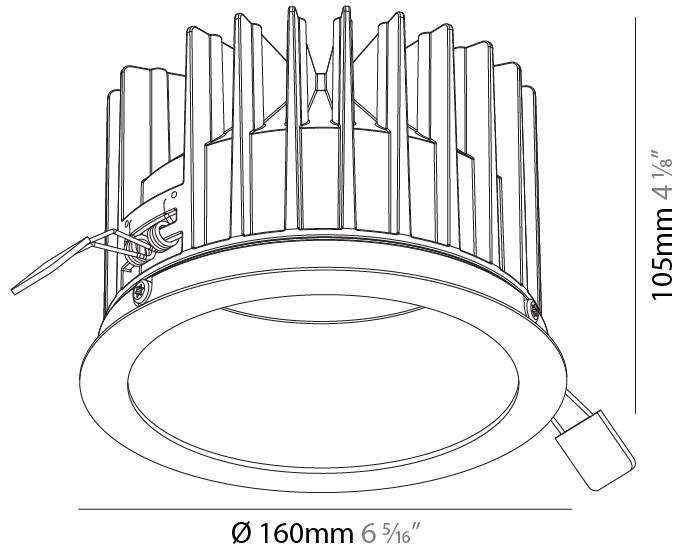

GENERAL

Series: Oiko
Subseries: Oiko Wide
Brand: Prolight
Division: Architectural
Mounting Type: Recessed
Mounting Location: Ceiling
Subcategory: Downlight

PHYSICAL

Shape: Round
Diameter (mm): 160
Diameter (in): 6 5/16
Height (mm): 105
Height (in): 4 1/8
Ceiling Thickness (mm): 10 / 12.5 / 15
Ceiling Thickness (in): 3/8 or 1/2 or 9/16
Min. Recessing Depth (mm): 120
Min. Recessing Depth (in): 4 3/4
Light Distribution: Downlight
Weight (kg): 0.936
Weight (lbs): 2.06
Fixture Finish: SSR / BKV / CWI / CRY / HAB / UFT / ITA / RUA / FTG / MYG / LOD / PUS / FRO / FUP / KIA / POP / BLS / SPG / MEY / GOH / GUM / CHC / COM / ABZ / JAG / OBR / MOS / ROR
Fixture Material: Aluminum Die Cast
Cut-out Measurements: D. - 155mm / 6 1/8"

ELECTRICAL

Lamp Type: LED (Zhaga Standard)
Input Wattage (W): 37.4
Total Output Wattage (W): 34
Dimming: Tri-Mode (Non-Dimming and Phase Dimming (120Vac only) and 0-10V Dimming)
Driver Included: No
Driver Location: Recessed Housing
Driver Type: Constant Current - Universal
Housing: See components
Input Voltage (V): 120 - 277
Constant Current (MA): 900

LED

Number of LEDs: 1
Color Temperature (°K): 3000 / 3500 / 4000
Max. Delivered Lumen (lm): 3490 / 2597 / 2650
Nominal Lumen (lm): 4309 / 3205 / 3270
CRI: >90 CRI
Lamp Life (hrs): 50000

OPTICAL

RATINGS AND CERTIFICATIONS

Certified By: Certified for North American Standards
IP rating: IP20