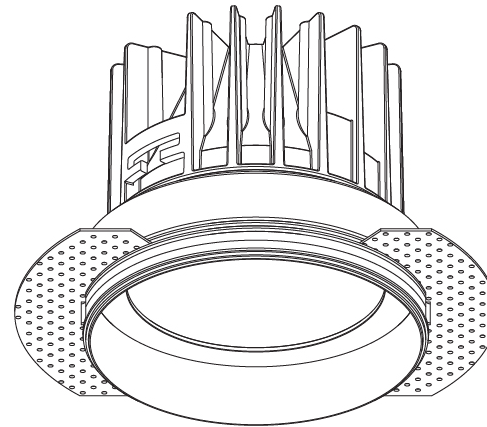

Certified By: Certified for North American Standards
 IP rating: IP20
 Upon Request: Special Beam Angles

122mm 4 13/16"

Ø 130mm 5 1/8"

Ø 190mm 7 1/2"

130mm
5 1/8"

142mm
5 9/16"

10 | 12 1/2 | 15
3/8" | 1/2" | 9/16"