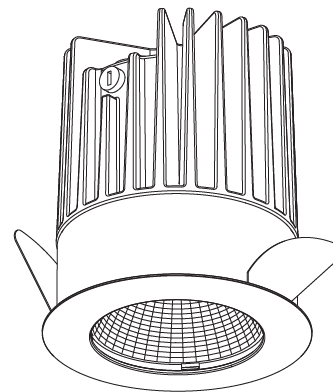

GENERAL

Series: Oiko
Subseries: Oiko Standard
Brand: Prolicht
Division: Architectural
Mounting Type: Recessed
Mounting Location: Ceiling
Subcategory: Downlight

PHYSICAL

Shape: Round
Diameter (mm): 64
Diameter (in): 2 1/2
Height (mm): 74
Height (in): 2 15/16
Ceiling Thickness (mm): 10 / 12.5 / 15
Ceiling Thickness (in): 3/8 or 1/2 or 9/16
Min. Recessing Depth (mm): 90
Min. Recessing Depth (in): 3 9/16
Light Distribution: Downlight
Weight (kg): 0.22
Weight (lbs): 0.49
Fixture Finish: SSR / BKV / CWI / CRY / HAB / UFT / ITA / RUA / FTG / MYG / LOD / PUS / FRO / FUP / KIA / POP / BLS / SPG / MEY / GOH / GUM / CHC / COM / ABZ / JAG / OBR / MOS / ROR
Fixture Material: Aluminum Die Cast
Cut-out Measurements: D. - 60mm / 2 3/8"

ELECTRICAL

Lamp Type: LED (Zhaga Standard)
Input Wattage (W): 14.3
Total Output Wattage (W): 13
Dimming: Tri-Mode (Non-Dimming and Phase Dimming (120Vac only) and 0-10V Dimming)
Driver Included: No
Driver Location: Remote
Driver Type: Constant Current - Universal
Driver Class: Class 2
Input Voltage (V): 120 - 277
Constant Current (MA): 350

LED

Number of LEDs: 1
Color Temperature (°K): 2700 / 3000 / 3500 / 4000
Max. Delivered Lumen (lm): 890 / 920 / 970 / 990
Nominal Lumen (lm): 1304 / 1352 / 1421 / 1450
CRI: >90 CRI
Lamp Life (hrs): 50000

OPTICAL

Reflector°: 20 / 40 / 60

RATINGS AND CERTIFICATIONS

Certified By: Certified for North American Standards
IP rating: IP20

74mm 2 15/16"

Ø 41mm 1 5/8"

Ø 64mm 2 1/2"