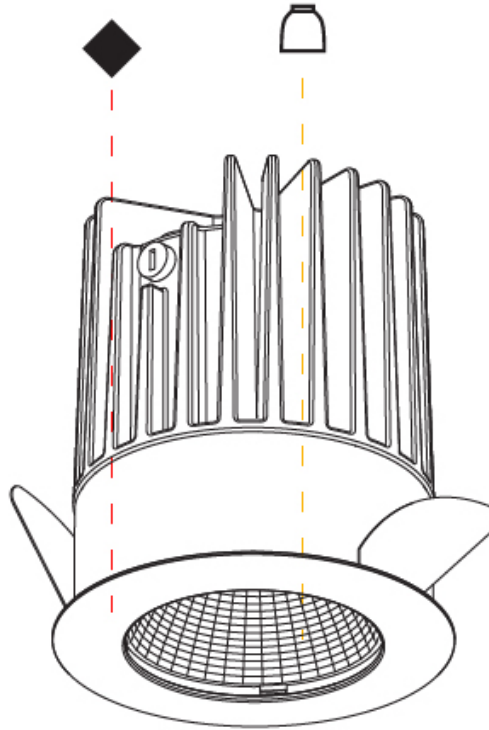

OIKO STANDARD RECESSED

A35714-

PROJECT

TYPE

SPECIFIER

QUANTITY

DATE