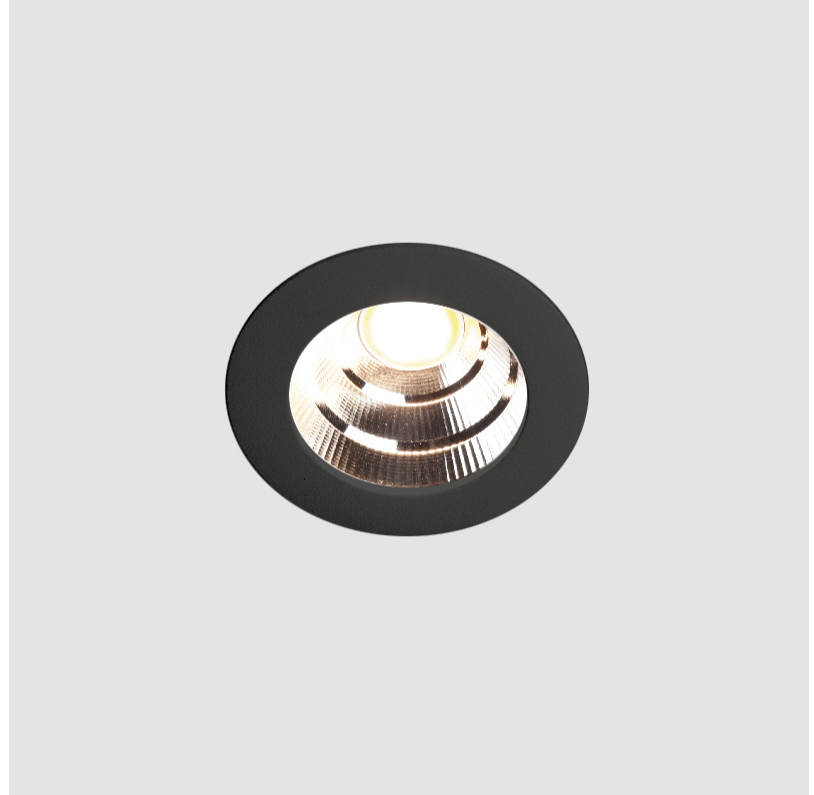

GENERAL

Series: Oiko
Subseries: Oiko Standard
Brand: Prolicht
Division: Architectural
Mounting Type: Recessed
Mounting Location: Ceiling
Subcategory: Downlight

PHYSICAL

Shape: Round
Diameter (mm): 64
Diameter (in): 2 1/2
Height (mm): 74
Height (in): 2 15/16
Ceiling Thickness (mm): 10 / 12.5 / 15
Ceiling Thickness (in): 3/8 or 1/2 or 9/16
Min. Recessing Depth (mm): 90
Min. Recessing Depth (in): 3 9/16
Light Distribution: Downlight
Weight (kg): 0.22
Weight (lbs): 0.49
Fixture Finish: SSR / BKV / CWI / CRY / HAB / UFT / ITA / RUA / FTG / MYG / LOD / PUS / FRO / FUP / KIA / POP / BLS / SPG / MEY / GOH / GUM / CHC / COM / ABZ / JAG / OBR / MOS / ROR
Fixture Material: Aluminum Die Cast
Cut-out Measurements: D. - 60mm / 2 3/8"

ELECTRICAL

Lamp Type: LED (Zhaga Standard)
Input Wattage (W): 14.3
Total Output Wattage (W): 13
Dimming: Tri-Mode (Non-Dimming and Phase Dimming (120Vac only) and 0-10V Dimming)
Driver Included: No
Driver Location: Remote
Driver Type: Constant Current - Universal
Driver Class: Class 2
Input Voltage (V): 120 - 277
Constant Current (MA): 350

LED

Number of LEDs: 1
Color Temperature (°K): 2700 / 3000 / 3500 / 4000
Max. Delivered Lumen (lm): 890 / 920 / 970 / 990
Nominal Lumen (lm): 1304 / 1352 / 1421 / 1450
CRI: >90 CRI
Lamp Life (hrs): 50000

OPTICAL

Reflector°: 20 / 40 / 60

RATINGS AND CERTIFICATIONS

Certified By: Certified for North American Standards
IP rating: IP20

74mm 2 15/16"

Ø 41mm 1 5/8"

Ø 64mm 2 1/2"