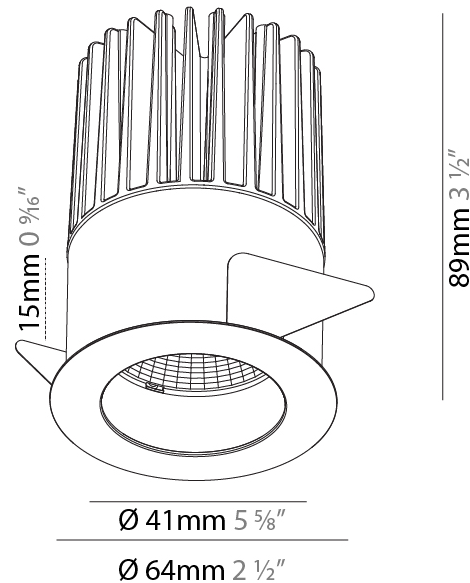

GENERAL

Series: Oiko
Subseries: Oiko Comfort
Brand: Prolicht
Division: Architectural
Mounting Type: Recessed
Mounting Location: Ceiling
Subcategory: Downlight

PHYSICAL

Shape: Round
Diameter (mm): 64
Diameter (in): 2 1/2
Height (mm): 89
Height (in): 3 1/2
Ceiling Thickness (mm): 10 / 12.5 / 15
Ceiling Thickness (in): 3/8 or 1/2 or 9/16
Min. Recessing Depth (mm): 100
Min. Recessing Depth (in): 3 15/16
Light Distribution: Downlight
Weight (kg): 0.253
Weight (lbs): 0.56
Fixture Finish: SSR / BKV / CWI / CRY / HAB / UFT / ITA / RUA / FTG / MYG / LOD / PUS / FRO / FUP / KIA / POP / BLS / SPG / MEY / GOH / GUM / CHC / COM / ABZ / JAG / OBR / MOS / ROR
Fixture Material: Aluminum Die Cast
Cut-out Measurements: D. - 60mm / 2 3/8"

ELECTRICAL

Lamp Type: LED (Zhaga Standard)
Input Wattage (W): 14.3
Total Output Wattage (W): 13
Dimming: Tri-Mode (Non-Dimming and Phase Dimming (120Vac only) and 0-10V Dimming)
Driver Included: No
Driver Location: Remote
Driver Type: Constant Current - Universal - Universal - Phase dimming @120Vac only
Driver Class: Class 2
Input Voltage (V): 120 - 277
Constant Current (MA): 350

LED

Number of LEDs: 1
Color Temperature (°K): 2700 / 3000 / 3500 / 4000
Max. Delivered Lumen (lm): 890 / 920 / 970 / 990
Nominal Lumen (lm): 1304 / 1352 / 1421 / 1450
CRI: >90 CRI
Lamp Life (hrs): 50000

OPTICAL

Reflector: 20 / 40 / 60

RATINGS AND CERTIFICATIONS

Certified By: Certified for North American Standards
IP rating: IP20