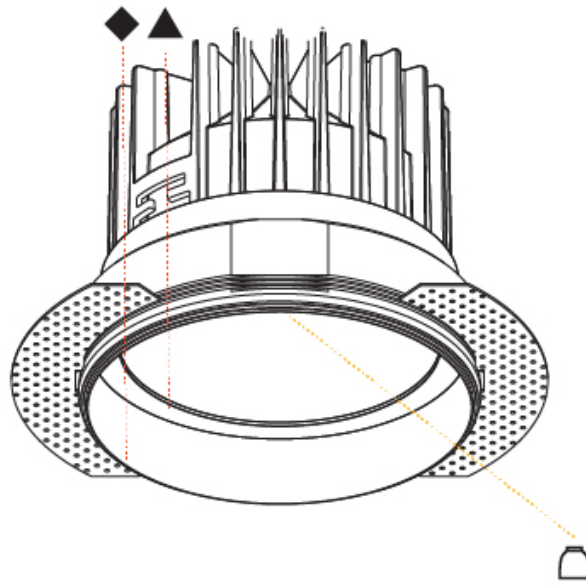

OIKO STANDARD TRIMLESS

A35436-

PROJECT
TYPE
SPECIFIER
QUANTITY
DATE

A