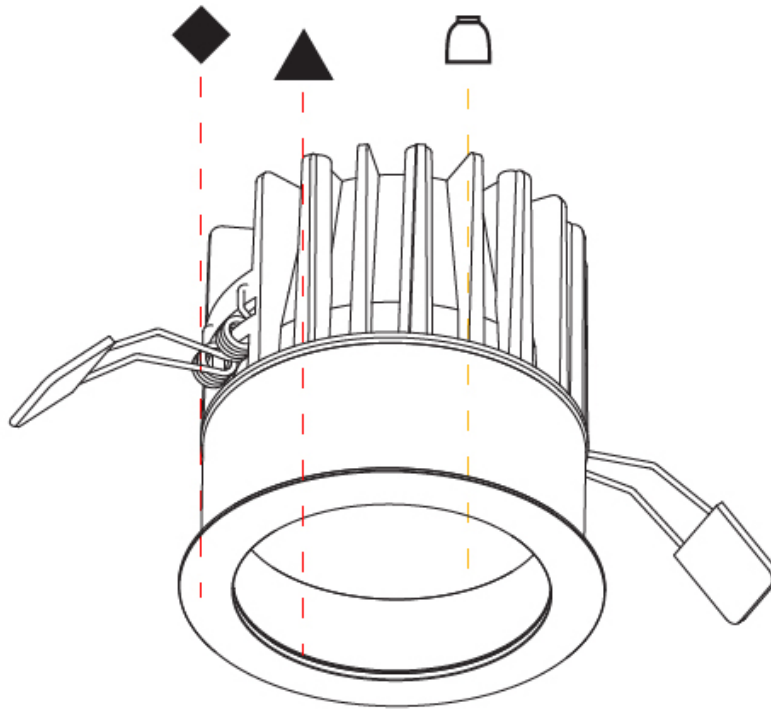

OIKO COMFORT RECESSED

A35723-

PROJECT	_____
TYPE	_____
SPECIFIER	_____
QUANTITY	_____
DATE	_____

A