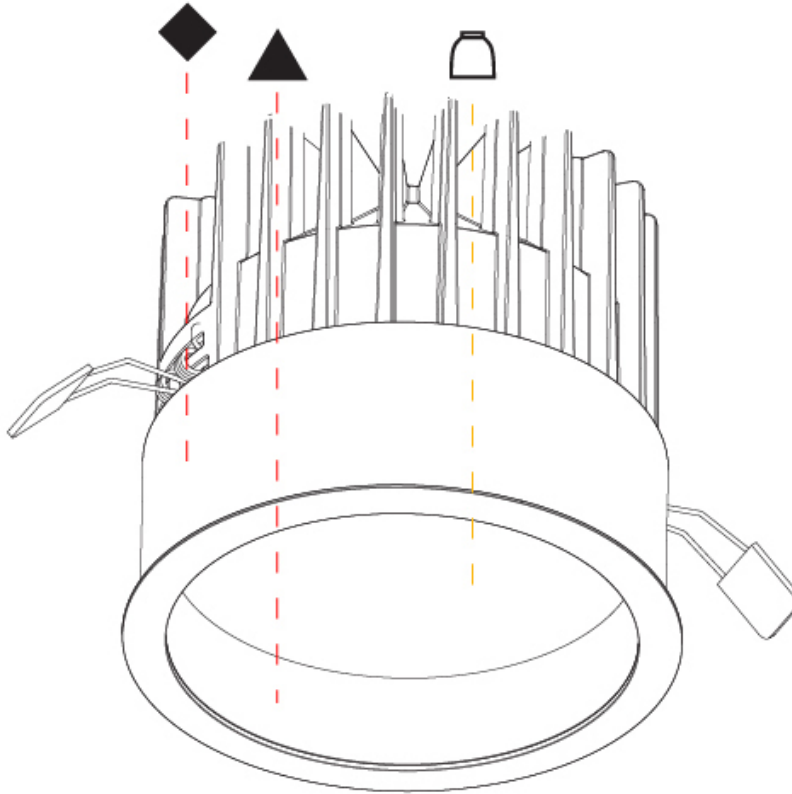

OIKO COMFORT RECESSED

A35722-

PROJECT	_____
TYPE	_____
SPECIFIER	_____
QUANTITY	_____
DATE	_____

A