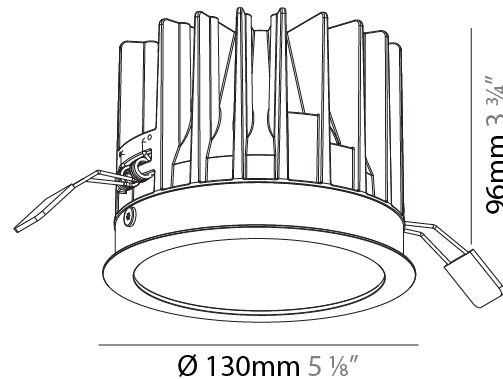

GENERAL

Series: Oiko
Subseries: Oiko Standard
Brand: Prolicht
Division: Architectural
Mounting Type: Recessed
Mounting Location: Ceiling
Subcategory: Downlight

PHYSICAL

Shape: Round
Diameter (mm): 130
Diameter (in): 5 1/8
Height (mm): 96
Height (in): 3 3/4
Ceiling Thickness (mm): 10 / 12.5 / 15
Ceiling Thickness (in): 3/8 or 1/2 or 9/16
Min. Recessing Depth (mm): 110
Min. Recessing Depth (in): 4 5/16
Light Distribution: Downlight
Weight (kg): 0.83
Weight (lbs): 1.83
Fixture Finish: SSR / BKV / CWI / CRY / HAB / UFT / ITA / RUA / FTG / MYG / LOD / PUS / FRO / FUP / KIA / POP / BLS / SPG / MEY / GOH / GUM / CHC / COM / ABZ / JAG / OBR / MOS / ROR
Fixture Material: Aluminum Die Cast
Cut-out Measurements: D. - 125mm / 4 15/16"

ELECTRICAL

Lamp Type: LED (Zhaga Standard)
Input Wattage (W): 28.6
Total Output Wattage (W): 26
Dimming: Tri-Mode (Non-Dimming and Phase Dimming (120Vac only) and 0-10V Dimming)
Driver Included: No
Driver Location: Recessed Housing
Driver Type: Constant Current - Universa
Housing: See components
Input Voltage (V): 120 - 277
Constant Current (MA): 700

LED

Number of LEDs: 1
Color Temperature (°K): 2700 / 3000 / 3500 / 4000
Max. Delivered Lumen (lm): Max 2830
Nominal Lumen (lm): 3210 / 3290 / 3459 / 3530
CRI: >90 CRI
Efficiency (%): 87 / 81 / 80
Lamp Life (hrs): 50000

OPTICAL

Reflector: 12 / 24 / 40

RATINGS AND CERTIFICATIONS

Certified By: Certified for North American Standards
IP rating: IP20