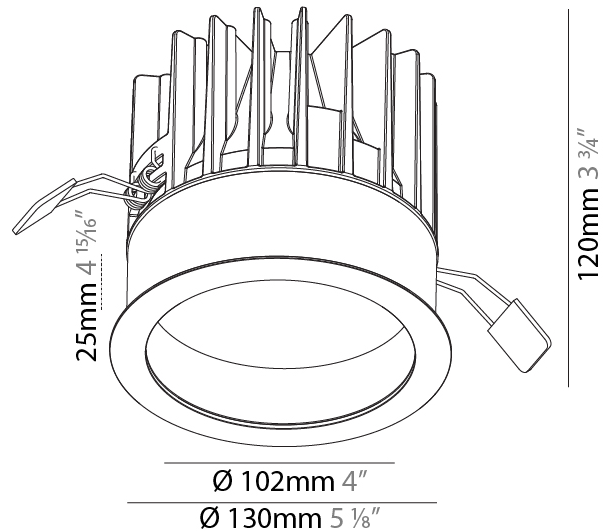

GENERAL

Series: Oiko
Subseries: Oiko Comfort
Brand: Prolicht
Division: Architectural
Mounting Type: Recessed
Mounting Location: Ceiling
Subcategory: Downlight

PHYSICAL

Shape: Round
Diameter (mm): 130
Diameter (in): 5 1/8
Height (mm): 120
Height (in): 4 3/4
Ceiling Thickness (mm): 10 / 12.5 / 15
Ceiling Thickness (in): 3/8 or 1/2 or 9/16
Min. Recessing Depth (mm): 130
Min. Recessing Depth (in): 5 1/8
Light Distribution: Downlight
Weight (kg): 0.82
Weight (lbs): 1.81
Fixture Finish: SSR / BKV / CWI / CRY / HAB / UFT / ITA / RUA / FTG / MYG / LOD / PUS / FRO / FUP / KIA / POP / BLS / SPG / MEY / GOH / GUM / CHC / COM / ABZ / JAG / OBR / MOS / ROR
Fixture Material: Aluminum Die Cast
Cut-out Measurements: D. - 130mm / 5 1/8"

ELECTRICAL

Lamp Type: LED (Zhaga Standard)
Input Wattage (W): 28.6
Total Output Wattage (W): 26
Dimming: Tri-Mode (Non-Dimming and Phase Dimming (120Vac only) and 0-10V Dimming)
Driver Included: No
Driver Location: Recessed Housing
Driver Type: Constant Current - Universal
Housing: See components
Input Voltage (V): 120 - 277
Constant Current (MA): 700

LED

Number of LEDs: 1
Color Temperature (°K): 2700 / 3000 / 3500 / 4000
Max. Delivered Lumen (lm): 2282 / 2340 / 2436 / 2486
Nominal Lumen (lm): 3210 / 3290 / 34459 / 3530
CRI: >90 CRI
Lamp Life (hrs): 50000

OPTICAL

Reflector°: 12 / 24 / 40

RATINGS AND CERTIFICATIONS

Certified By: Certified for North American Standards
IP rating: IP20